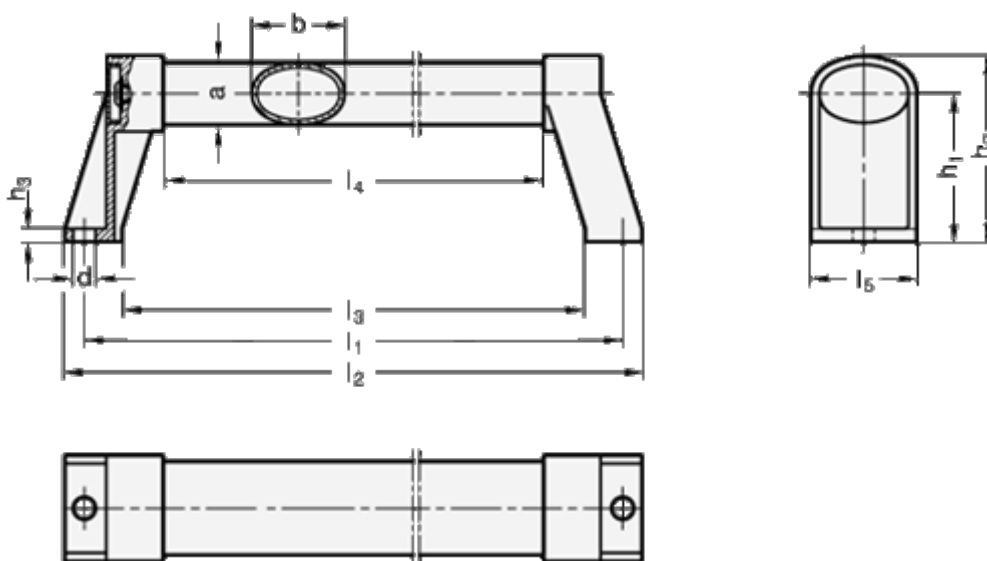

Data Sheet

Article number: 20334136600SW

Description: E+G Oval tubular handle
GN 334.1-36-600-SW

Measures

a = 24	l3 = 571
b = 36	l4 = 539
d = 8.5	l5 = 41
h1 = 57	
h2 = 72	
h3 = 5	
l1 = 600	
l2 = 615	